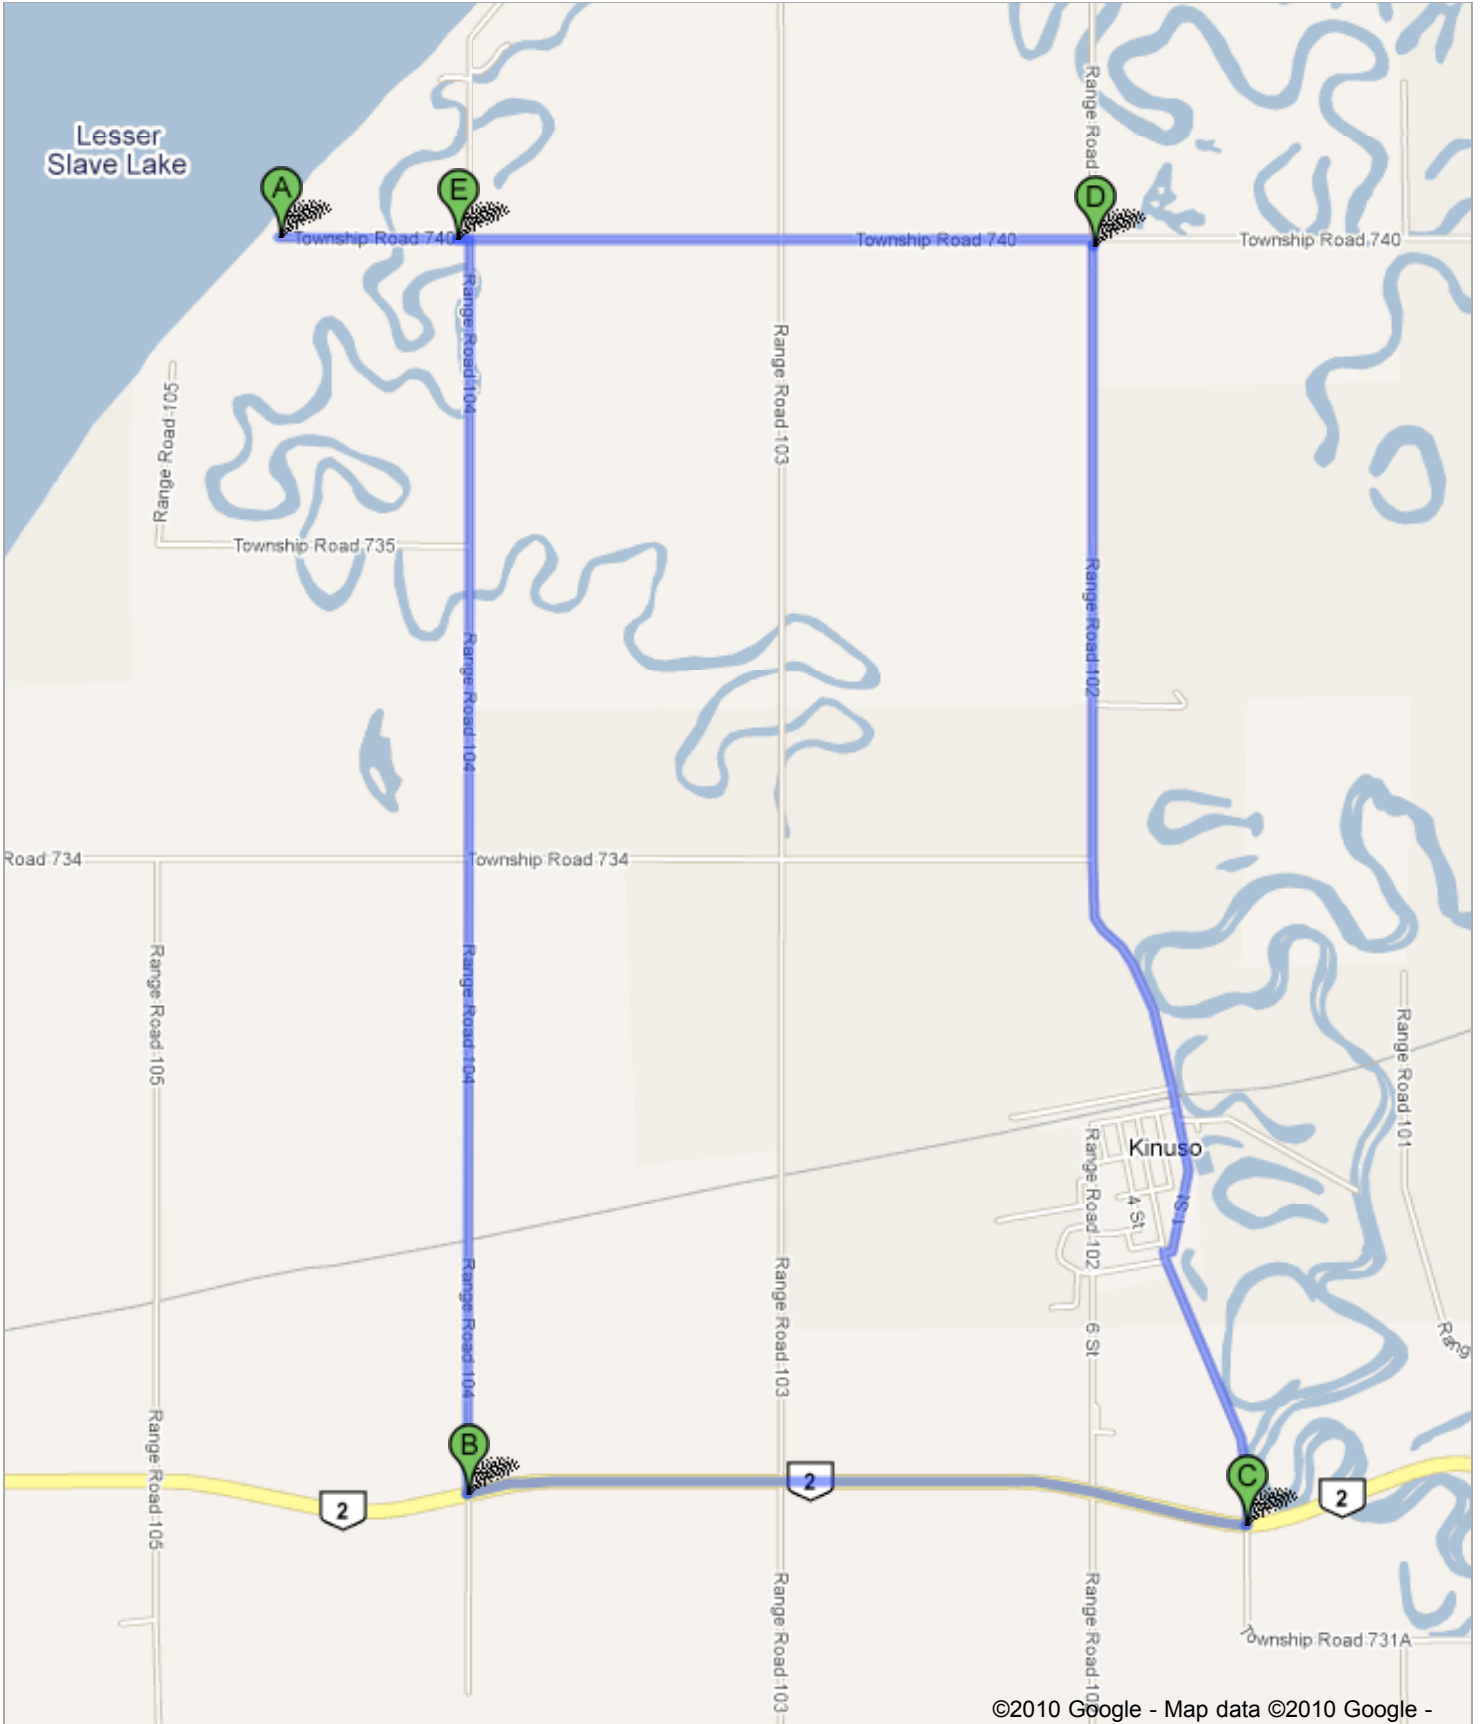

To see all the details that are visible on the screen, use the "Print" link next to the map.

[Get Directions](#) [My Maps](#)

[Print](#) [Send](#) [Link](#)

Walking directions are in beta.

Use caution – This route may be missing sidewalks or pedestrian paths.

Walking directions to Township Road 740

13.6 mi – about 4 hours 24 mins

 Township Road 740

- | | |
|--|--------|
| 1. Head east on Township Road 740 toward Range Road 104 | 0.6 mi |
| 2. Turn right at Range Road 104 | 4.1 mi |
-

 AB-2 W

- | | |
|---|--|
| 3. Head east on AB-2 E toward Range Road 103 |  2.5 mi |
|---|--|
-

 AB-2 E

- | | |
|--|--|
| 4. Head east on AB-2 E toward Range Road 101A |  20 ft |
| 5. Turn left at Range Road 101A |  0.9 mi |
| 6. Turn right at 1 St/Range Road 101A | 1.4 mi |
| 7. Continue onto Range Road 102 | 2.0 mi |
-

 Range Road 102

- | | |
|---|--------|
| 8. Head north on Range Road 102 toward Township Road 740 | 125 ft |
| 9. Turn left at Township Road 740 | 2.1 mi |
-

 Township Road 740

These directions are for planning purposes only. You may find that construction projects, traffic, weather, or other events may cause conditions to differ from the map results, and you should plan your route accordingly. You must obey all signs or notices regarding your route.